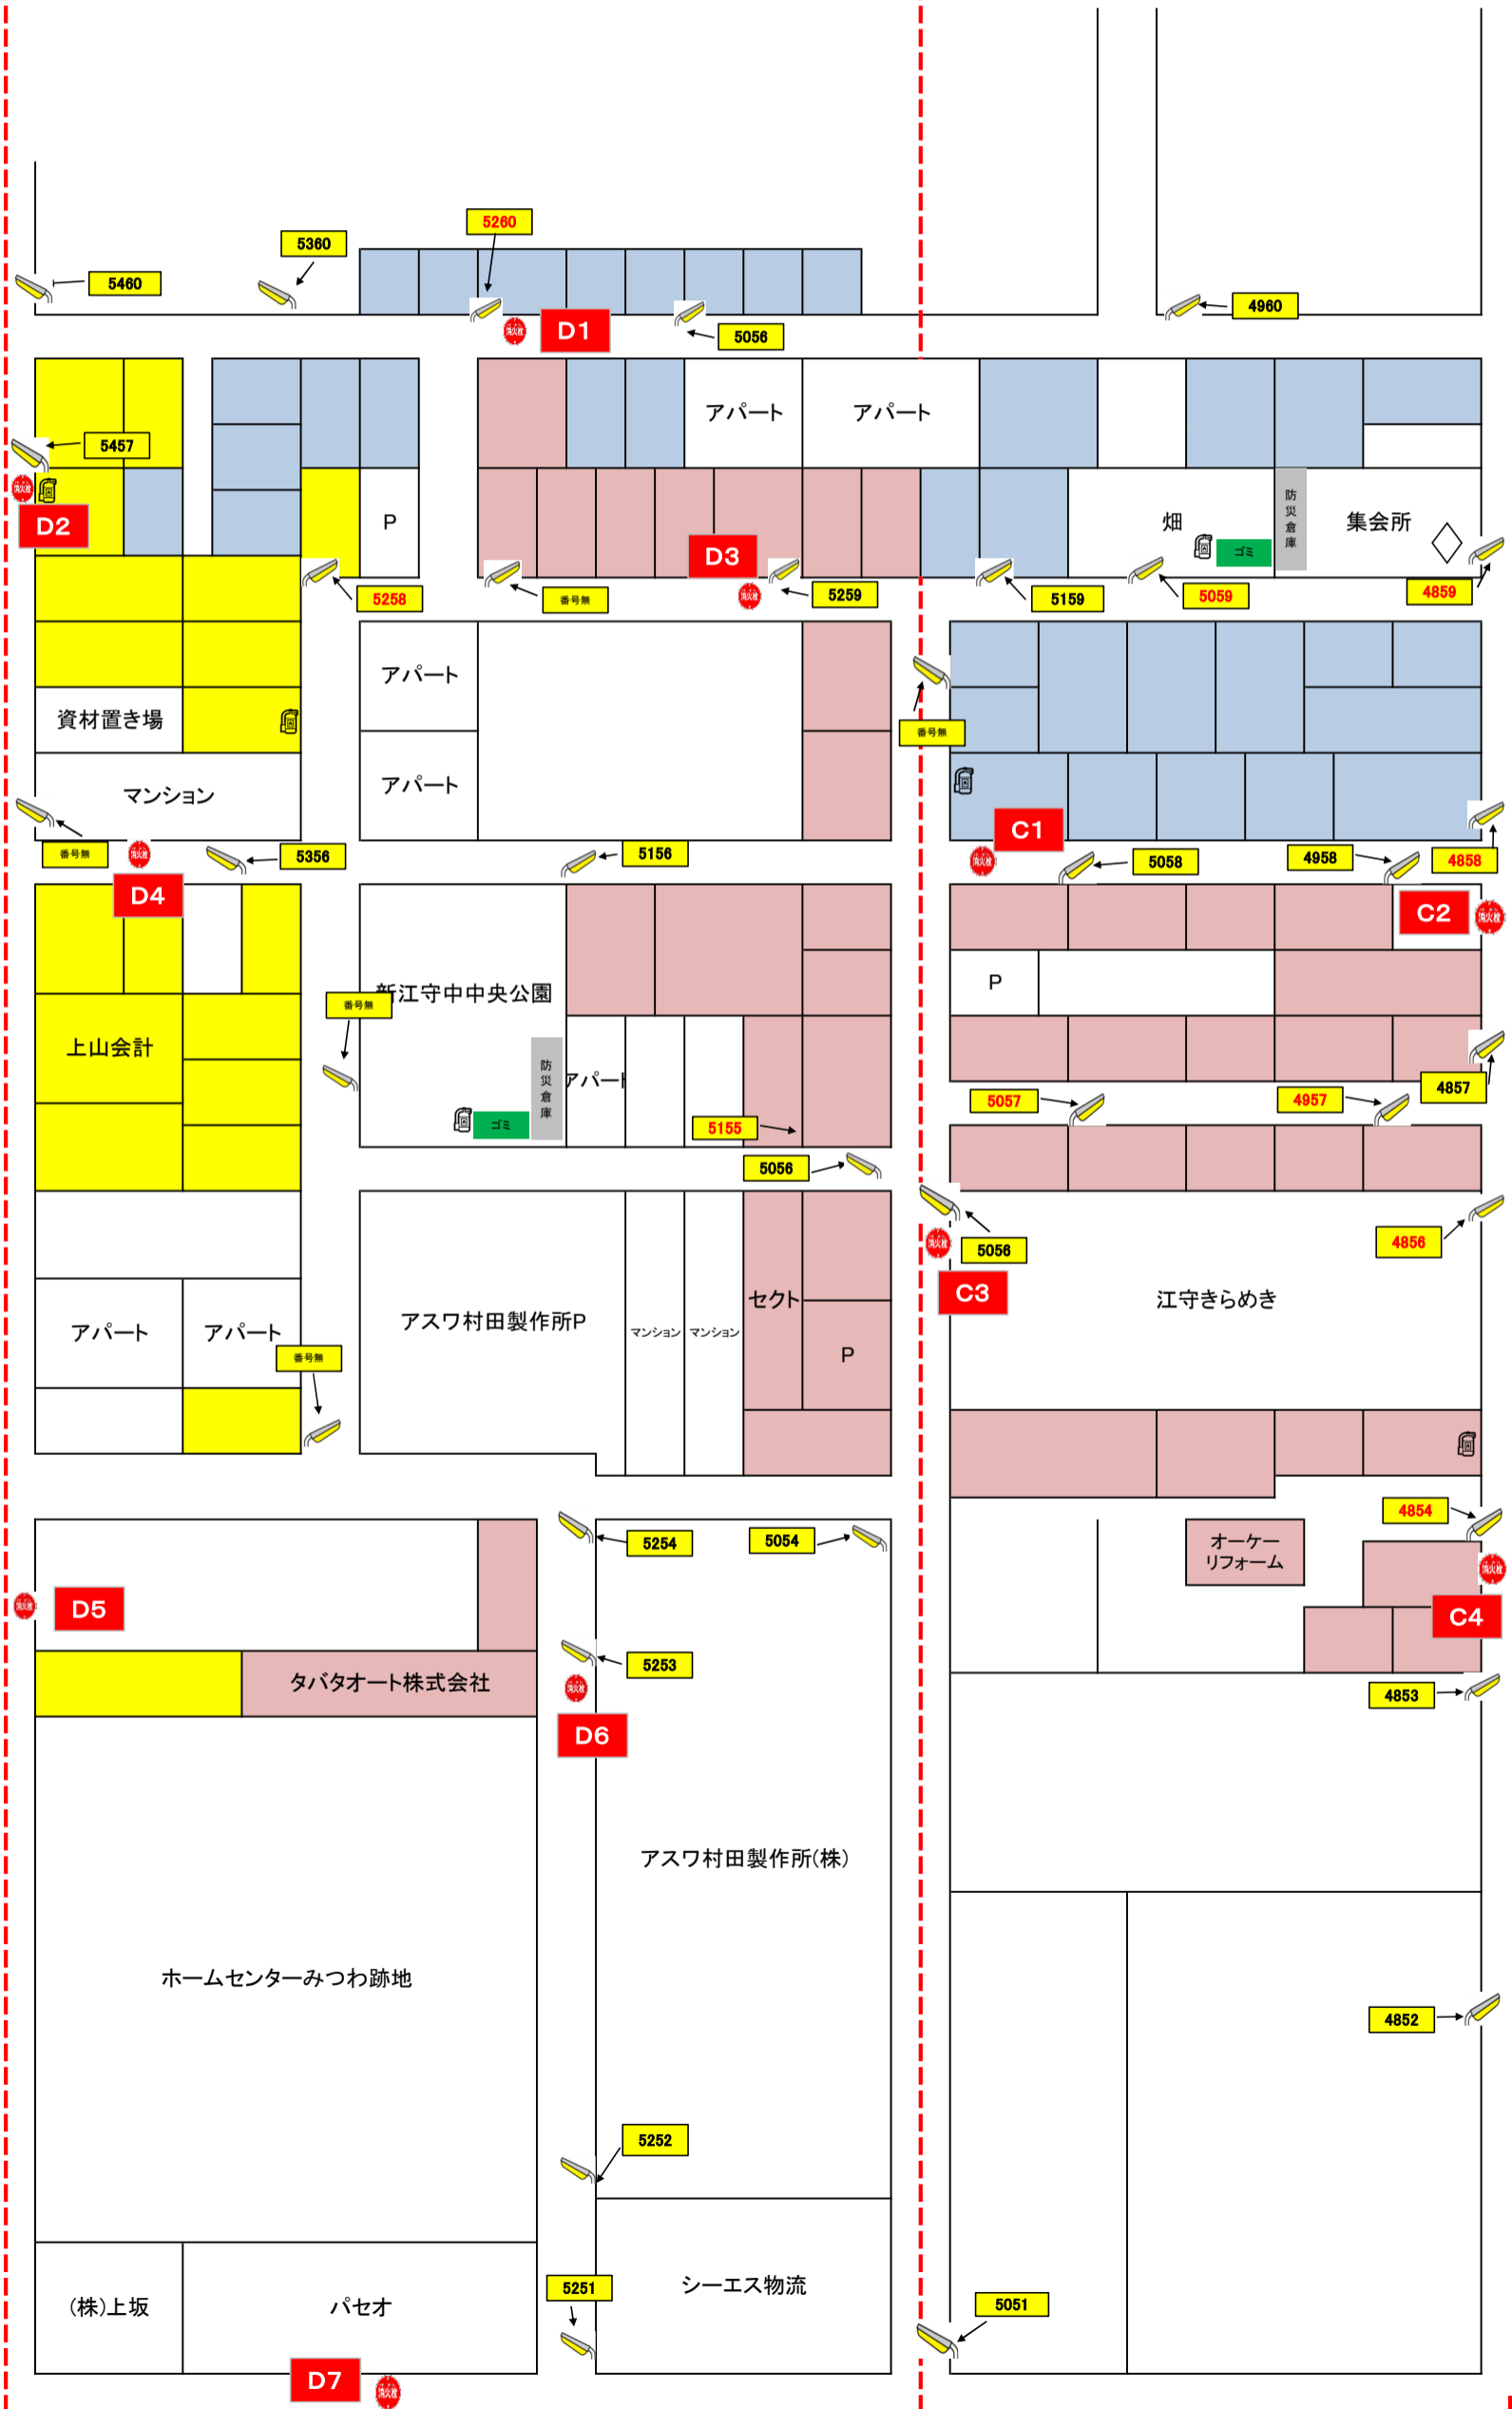

	消火栓		街灯
	C1 消火器番号		電柱番号
	消火器		+スクールゾーン看板

Dブロック

1班
2班
3班

Cブロック

1班
2班

<p>D1</p>	<p>D2</p>	<p>D3</p>
 A street view showing a paved road with a yellow circular marking in the center. Buildings and utility poles are visible on the left side.	 A street view showing a paved road with a yellow square marking on the sidewalk. A tree trunk is visible on the left side.	 A street view showing a paved road with a yellow circular marking in the center. Buildings and utility poles are visible on the right side.
<p>D4</p>	<p>D5</p>	<p>D6</p>
 A street view showing a paved road with a yellow square marking on the sidewalk. Buildings and utility poles are visible on the left side.	 A street view showing a paved road with a yellow square marking on the sidewalk. A tree trunk is visible on the left side.	 A street view showing a paved road with a yellow square marking on the sidewalk. Buildings and utility poles are visible on the right side.
<p>D7</p>		
 A street view showing a paved road with a yellow square marking on the sidewalk. Buildings and utility poles are visible on the right side.		